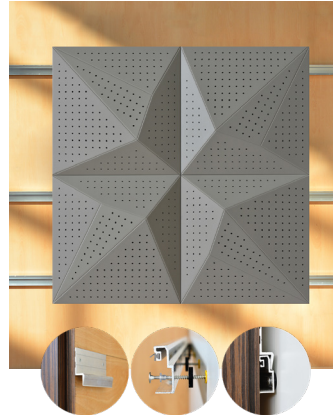

WNEKANB1AALGR8

GREY LACQUER 8MM PERFORATION

47.24" x 23.62" (120 x 60 cm) panels come in sets of two. 23.62" x 23.62" (60 x 60 cm) panels come in sets of four. The number of panels per box is the minimum suggested amount to create the design envisioned by Mikodam.

CEILING APPLICATION

DIMENSIONS

- X** : 23.62" - 60 cm
- Y** : 23.62" - 60 cm
- D** : 3.26" - 8.3 cm
- W** : 13.8 lbs - 6.3 kg

*Perforated surface options with two different diameters are available.

Rail depth is not included in the measurements.
(Depth of rail: 1" - 2.5 cm)

**Can be used with baseboard upon request.