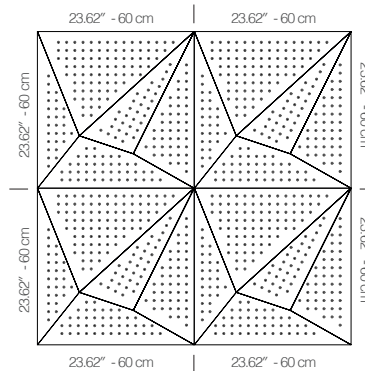

WNEKANB1AALGR8

GREY LACQUER 8MM PERFORATION

47.24" x 23.62" (120 x 60 cm) panels come in sets of two. 23.62" x 23.62" (60 x 60 cm) panels come in sets of four. The number of panels per box is the minimum suggested amount to create the design envisioned by Mikodam.

CEILING APPLICATION

DIMENSIONS

- X** : 23.62" - 60 cm
- Y** : 23.62" - 60 cm
- D** : 3.26" - 8.3 cm
- W** : 13.8 lbs - 6.3 kg

*Perforated surface options with two different diameters are available.

Rail depth is not included in the measurements.
(Depth of rail: 1" - 2.5 cm)