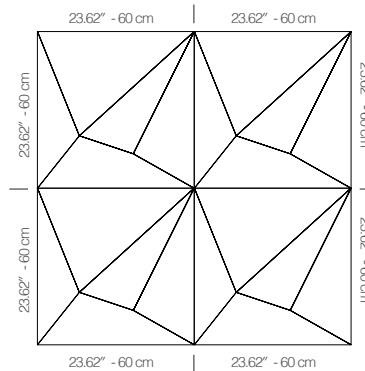

**WNEKANB1AALGR**

GREY LACQUER

47.24" x 23.62" (120 x 60 cm) panels come in sets of two. 23.62" x 23.62" (60 x 60 cm) panels come in sets of four. The number of panels per box is the minimum suggested amount to create the design envisioned by Mikodam.

**CEILING APPLICATION**

**DIMENSIONS**

- X** : 23.62" - 60 cm
- Y** : 23.62" - 60 cm
- D** : 3.26" - 8.3 cm
- W** : 13.8 lbs - 6.3 kg

\*Perforated surface options with two different diameters are available.  
Rail depth is not included in the measurements.  
(Depth of rail: 1" - 2.5 cm)  
*\*\*Can be used with baseboard upon request.*