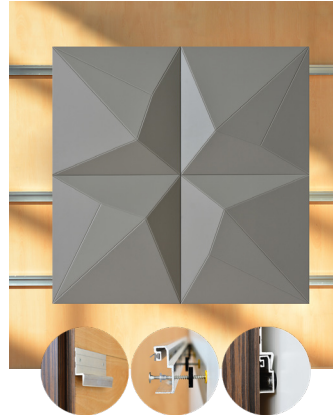

**WNEKANB1AALGR**

GREY LACQUER

47.24" x 23.62" (120 x 60 cm) panels come in sets of two. 23.62" x 23.62" (60 x 60 cm) panels come in sets of four. The number of panels per box is the minimum suggested amount to create the design envisioned by Mikodam.

**CEILING APPLICATION**

**DIMENSIONS**

- X** : 23.62" - 60 cm
- Y** : 23.62" - 60 cm
- D** : 3.26" - 8.3 cm
- W** : 13.8 lbs - 6.3 kg

\*Perforated surface options with two different diameters are available.  
Rail depth is not included in the measurements.  
(Depth of rail: 1" - 2.5 cm)  
*\*\*Can be used with baseboard upon request.*