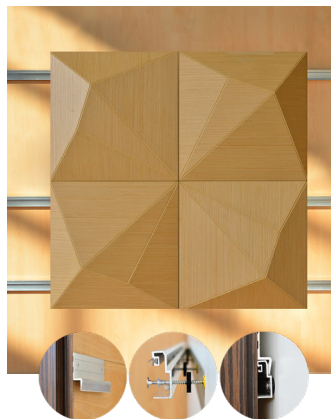

WNEKANB1AANMK

OAK

47.24" x 23.62" (120 x 60 cm) panels come in sets of two. 23.62" x 23.62" (60 x 60 cm) panels come in sets of four. The number of panels per box is the minimum suggested amount to create the design envisioned by Mikodam.

CEILING APPLICATION

DIMENSIONS

- X** : 23.62" - 60 cm
- Y** : 23.62" - 60 cm
- D** : 3.26" - 8.3 cm
- W** : 13.8 lbs - 6.3 kg

*Perforated surface options with two different diameters are available.

Rail depth is not included in the measurements.
(Depth of rail: 1" - 2.5 cm)