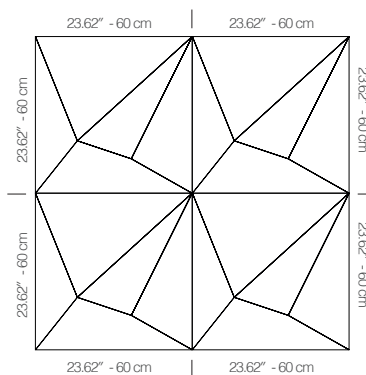

WNEKANB1AANMK

OAK

47.24" x 23.62" (120 x 60 cm) panels come in sets of two. 23.62" x 23.62" (60 x 60 cm) panels come in sets of four. The number of panels per box is the minimum suggested amount to create the design envisioned by Mikodam.

CEILING APPLICATION

DIMENSIONS

- X** : 23.62" - 60 cm
- Y** : 23.62" - 60 cm
- D** : 3.26" - 8.3 cm
- W** : 13.8 lbs - 6.3 kg

*Perforated surface options with two different diameters are available.

Rail depth is not included in the measurements.
(Depth of rail: 1" - 2.5 cm)