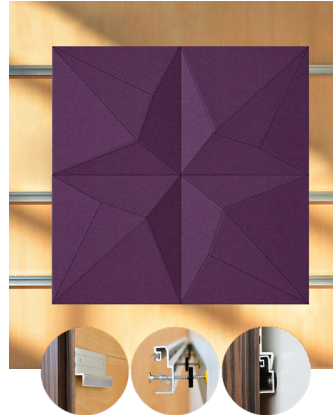

WNEKANB1AAKLE

VIOLET FABRIC

47.24" x 23.62" (120 x 60 cm) panels come in sets of two. 23.62" x 23.62" (60 x 60 cm) panels come in sets of four. The number of panels per box is the minimum suggested amount to create the design envisioned by Mikodam.

CEILING APPLICATION

DIMENSIONS

- X** : 23.62" - 60 cm
- Y** : 23.62" - 60 cm
- D** : 3.26" - 8.3 cm
- W** : 13.8 lbs - 6.3 kg

Rail depth is not included in the measurements.
(Depth of rail: 1" - 2.5 cm)

***Can be used with baseboard upon request.*