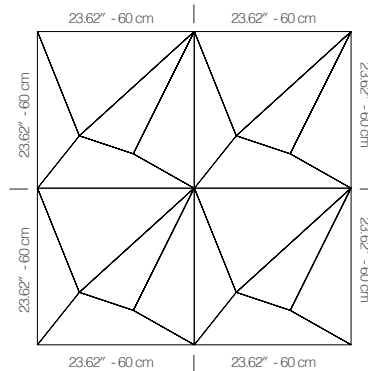

WNEKANB1AAKLE

VIOLET FABRIC

47.24" x 23.62" (120 x 60 cm) panels come in sets of two. 23.62" x 23.62" (60 x 60 cm) panels come in sets of four. The number of panels per box is the minimum suggested amount to create the design envisioned by Mikodam.

CEILING APPLICATION

DIMENSIONS

- X** : 23.62" - 60 cm
- Y** : 23.62" - 60 cm
- D** : 3.26" - 8.3 cm
- W** : 13.8 lbs - 6.3 kg

Rail depth is not included in the measurements.
(Depth of rail: 1" - 2.5 cm)

***Can be used with baseboard upon request.*