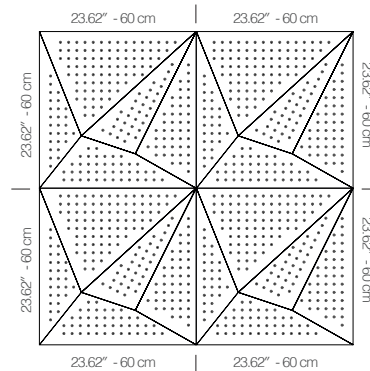

## WNEKANB1AANCU8 WALNUT 8MM PERFORATION

47.24" x 23.62" (120 x 60 cm) panels come in sets of two. 23.62" x 23.62" (60 x 60 cm) panels come in sets of four. The number of panels per box is the minimum suggested amount to create the design envisioned by Mikodam.

## DIMENSIONS

- X** : 23.62" - 60 cm
- Y** : 23.62" - 60 cm
- D** : 3.26" - 8.3 cm
- W** : 13.8 lbs - 6.3 kg

\*Perforated surface options with two different diameters are available.

Rail depth is not included in the measurements.  
(Depth of rail: 1" - 2.5 cm)