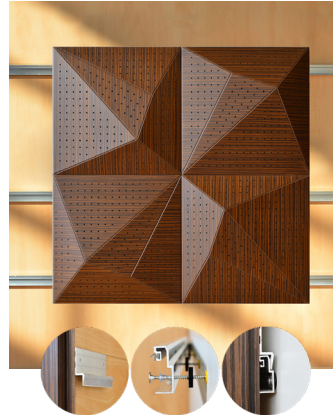

## WNEKANB1AANCU8 WALNUT 8MM PERFORATION

47.24" x 23.62" (120 x 60 cm) panels come in sets of two. 23.62" x 23.62" (60 x 60 cm) panels come in sets of four. The number of panels per box is the minimum suggested amount to create the design envisioned by Mikodam.

## DIMENSIONS

- X** : 23.62" - 60 cm
- Y** : 23.62" - 60 cm
- D** : 3.26" - 8.3 cm
- W** : 13.8 lbs - 6.3 kg

\*Perforated surface options with two different diameters are available.

Rail depth is not included in the measurements.  
(Depth of rail: 1" - 2.5 cm)