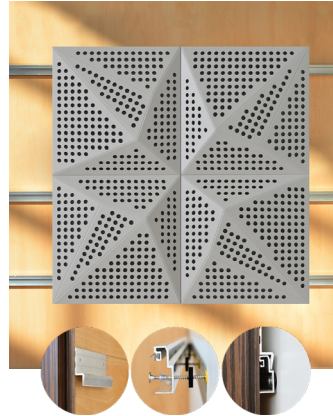

## WNEKANB1AALBY2

WHITE LACQUER 20MM PERFORATION

47.24" x 23.62" (120 x 60 cm) panels come in sets of two. 23.62" x 23.62" (60 x 60 cm) panels come in sets of four. The number of panels per box is the minimum suggested amount to create the design envisioned by Mikodam.

### CEILING APPLICATION

### DIMENSIONS

- X : 23.62" - 60 cm
- Y : 23.62" - 60 cm
- D : 3.26" - 8.3 cm
- W : 13.8 lbs - 6.3 kg

\*Perforated surface options with two different diameters are available.

Rail depth is not included in the measurements.  
(Depth of rail: 1" - 2.5 cm)