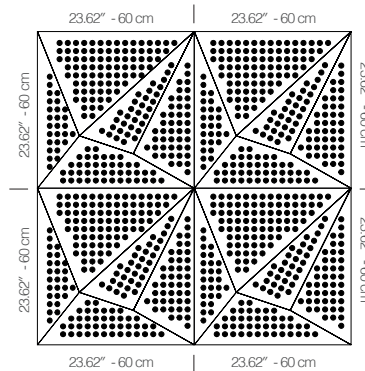

## WNEKANB1AALBY2

WHITE LACQUER 20MM PERFORATION

47.24" x 23.62" (120 x 60 cm) panels come in sets of two. 23.62" x 23.62" (60 x 60 cm) panels come in sets of four. The number of panels per box is the minimum suggested amount to create the design envisioned by Mikodam.

### DIMENSIONS

- X : 23.62" - 60 cm
- Y : 23.62" - 60 cm
- D : 3.26" - 8.3 cm
- W : 13.8 lbs - 6.3 kg

\*Perforated surface options with two different diameters are available.

Rail depth is not included in the measurements.  
(Depth of rail: 1" - 2.5 cm)