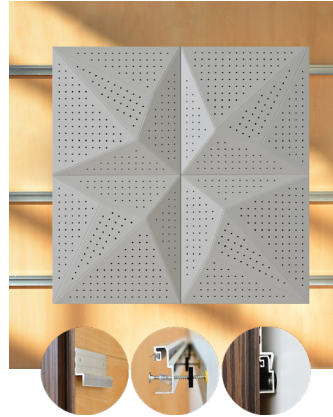

## WNEKANB1AALBY8

WHITE LACQUER 8MM PERFORATION

47.24" x 23.62" (120 x 60 cm) panels come in sets of two. 23.62" x 23.62" (60 x 60 cm) panels come in sets of four. The number of panels per box is the minimum suggested amount to create the design envisioned by Mikodam.

### CEILING APPLICATION

### DIMENSIONS

- X** : 23.62" - 60 cm
- Y** : 23.62" - 60 cm
- D** : 3.26" - 8.3 cm
- W** : 13.8 lbs - 6.3 kg

\*Perforated surface options with two different diameters are available.

Rail depth is not included in the measurements.  
(Depth of rail: 1" - 2.5 cm)