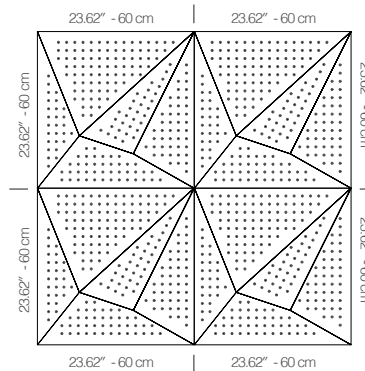

## WNEKANB1AALBY8

WHITE LACQUER 8MM PERFORATION

47.24" x 23.62" (120 x 60 cm) panels come in sets of two. 23.62" x 23.62" (60 x 60 cm) panels come in sets of four. The number of panels per box is the minimum suggested amount to create the design envisioned by Mikodam.

### DIMENSIONS

- X** : 23.62" - 60 cm
- Y** : 23.62" - 60 cm
- D** : 3.26" - 8.3 cm
- W** : 13.8 lbs - 6.3 kg

\*Perforated surface options with two different diameters are available.

Rail depth is not included in the measurements.  
(Depth of rail: 1" - 2.5 cm)