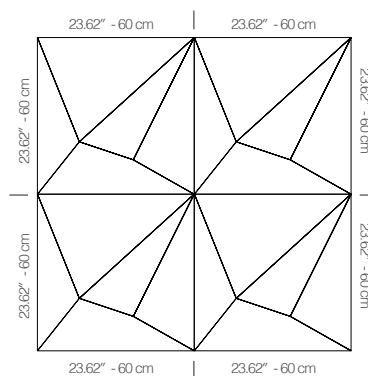

WNEKANB1AALBY

WHITE LACQUER

47.24" x 23.62" (120 x 60 cm) panels come in sets of two. 23.62" x 23.62" (60 x 60 cm) panels come in sets of four. The number of panels per box is the minimum suggested amount to create the design envisioned by Mikodam.

CEILING APPLICATION

DIMENSIONS

X : 23.62" - 60 cm

Y : 23.62" - 60 cm

D : 3.26" - 8.3 cm

W : 13.8 lbs - 6.3 kg

*Perforated surface options with two different diameters are available.

Rail depth is not included in the measurements.
(Depth of rail: 1" - 2.5 cm)