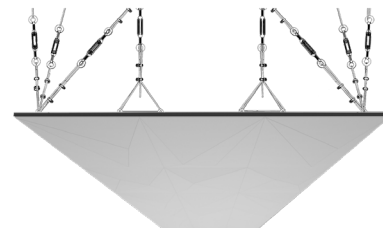

WNEKANB1AALBY

WHITE LACQUER

47.24" x 23.62" (120 x 60 cm) panels come in sets of two. 23.62" x 23.62" (60 x 60 cm) panels come in sets of four. The number of panels per box is the minimum suggested amount to create the design envisioned by Mikodam.

CEILING APPLICATION

DIMENSIONS

X : 23.62" - 60 cm

Y : 23.62" - 60 cm

D : 3.26" - 8.3 cm

W : 13.8 lbs - 6.3 kg

*Perforated surface options with two different diameters are available.

Rail depth is not included in the measurements.
(Depth of rail: 1" - 2.5 cm)

**Can be used with baseboard upon request.