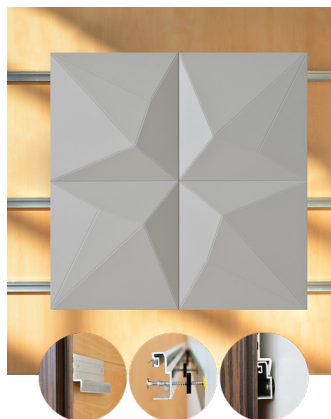

WNEKANB1AALBY

WHITE LACQUER

47.24" x 23.62" (120 x 60 cm) panels come in sets of two. 23.62" x 23.62" (60 x 60 cm) panels come in sets of four. The number of panels per box is the minimum suggested amount to create the design envisioned by Mikodam.

CEILING APPLICATION

DIMENSIONS

X : 23.62" - 60 cm

Y : 23.62" - 60 cm

D : 3.26" - 8.3 cm

W : 13.8 lbs - 6.3 kg

*Perforated surface options with two different diameters are available.

Rail depth is not included in the measurements.
(Depth of rail: 1" - 2.5 cm)

**Can be used with baseboard upon request.