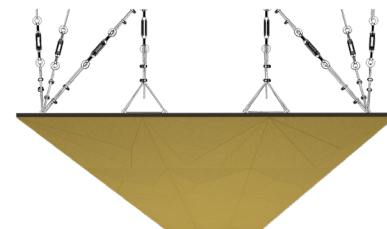

WNEKANB1AAKLB

YELLOW FABRIC

47.24" x 23.62" (120 x 60 cm) panels come in sets of two. 23.62" x 23.62" (60 x 60 cm) panels come in sets of four. The number of panels per box is the minimum suggested amount to create the design envisioned by Mikodam.

CEILING APPLICATION

DIMENSIONS

X : 23.62" - 60 cm

Y : 23.62" - 60 cm

D : 3.26" - 8.3 cm

W : 13.8 lbs - 6.3 kg

Rail depth is not included in the measurements.

(Depth of rail: 1" - 2.5 cm)

***Can be used with baseboard upon request.*