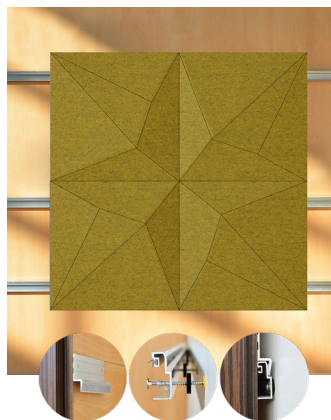

WNEKANB1AAKLB

YELLOW FABRIC

47.24" x 23.62" (120 x 60 cm) panels come in sets of two. 23.62" x 23.62" (60 x 60 cm) panels come in sets of four. The number of panels per box is the minimum suggested amount to create the design envisioned by Mikodam.

CEILING APPLICATION

DIMENSIONS

X : 23.62" - 60 cm

Y : 23.62" - 60 cm

D : 3.26" - 8.3 cm

W : 13.8 lbs - 6.3 kg

Rail depth is not included in the measurements.

(Depth of rail: 1" - 2.5 cm)