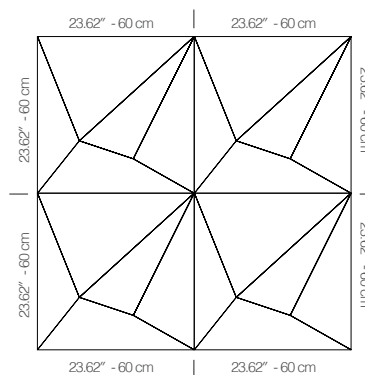

WNEKANB1AAKLB

YELLOW FABRIC

47.24" x 23.62" (120 x 60 cm) panels come in sets of two. 23.62" x 23.62" (60 x 60 cm) panels come in sets of four. The number of panels per box is the minimum suggested amount to create the design envisioned by Mikodam.

CEILING APPLICATION

DIMENSIONS

X : 23.62" - 60 cm

Y : 23.62" - 60 cm

D : 3.26" - 8.3 cm

W : 13.8 lbs - 6.3 kg

Rail depth is not included in the measurements.

(Depth of rail: 1" - 2.5 cm)