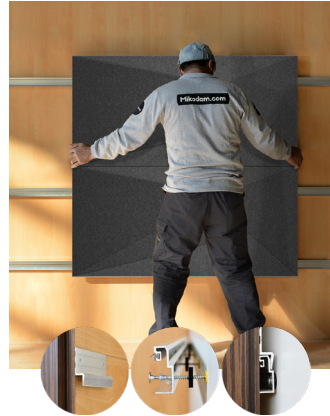

**WNEKANA1AAKLF**

**ANTHRACITE FABRIC**

47.24" x 23.62" (120 x 60 cm) panels come in sets of two. 23.62" x 23.62" (60 x 60 cm) panels come in sets of four. The number of panels per box is the minimum suggested amount to create the design envisioned by Mikodam.

**CEILING APPLICATION**

**DIMENSIONS**

- X** : 23.62" - 60 cm
- Y** : 47.24" - 120 cm
- D** : 3.26" - 8.3 cm
- W** : 24.2 lbs - 11 kg

Rail depth is not included in the measurements.  
(Depth of rail: 1" - 2.5 cm)