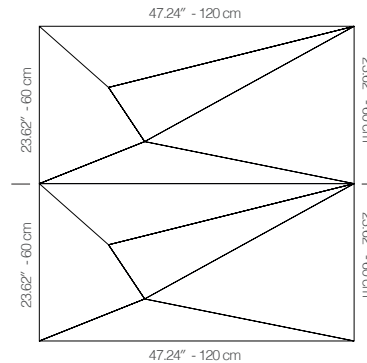

**WNEKANA1AAKLF**

**ANTHRACITE FABRIC**

47.24" x 23.62" (120 x 60 cm) panels come in sets of two. 23.62" x 23.62" (60 x 60 cm) panels come in sets of four. The number of panels per box is the minimum suggested amount to create the design envisioned by Mikodam.

**CEILING APPLICATION**

**DIMENSIONS**

- X** : 23.62" - 60 cm
- Y** : 47.24" - 120 cm
- D** : 3.26" - 8.3 cm
- W** : 24.2 lbs - 11 kg

Rail depth is not included in the measurements.  
(Depth of rail: 1" - 2.5 cm)