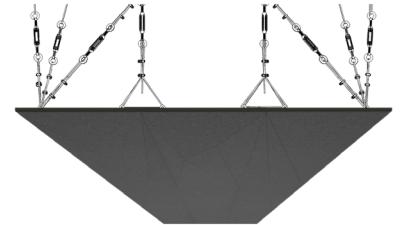

**WNEKANA1AAKLF**

**ANTHRACITE FABRIC**

47.24" x 23.62" (120 x 60 cm) panels come in sets of two. 23.62" x 23.62" (60 x 60 cm) panels come in sets of four. The number of panels per box is the minimum suggested amount to create the design envisioned by Mikodam.

**CEILING APPLICATION**

**DIMENSIONS**

- X** : 23.62" - 60 cm
- Y** : 47.24" - 120 cm
- D** : 3.26" - 8.3 cm
- W** : 24.2 lbs - 11 kg

Rail depth is not included in the measurements.  
(Depth of rail: 1" - 2.5 cm)