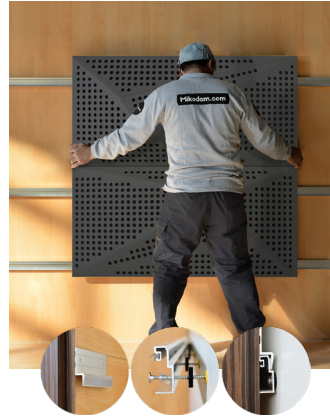

WNEKANA1AALFM2

ANTHRACITE LACQUER 20MM PERFORATION

47.24" x 23.62" (120 x 60 cm) panels come in sets of two. 23.62" x 23.62" (60 x 60 cm) panels come in sets of four. The number of panels per box is the minimum suggested amount to create the design envisioned by Mikodam.

CEILING APPLICATION

DIMENSIONS

X : 23.62" - 60 cm

Y : 47.24" - 120 cm

D : 3.26" - 8.3 cm

W : 24.2 lbs - 11 kg

*Perforated surface options with two different diameters are available.

Rail depth is not included in the measurements.
(Depth of rail: 1" - 2.5 cm)