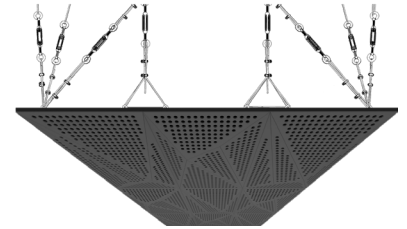

WNEKANA1AALFM2

ANTHRACITE LACQUER 20MM PERFORATION

47.24" x 23.62" (120 x 60 cm) panels come in sets of two. 23.62" x 23.62" (60 x 60 cm) panels come in sets of four. The number of panels per box is the minimum suggested amount to create the design envisioned by Mikodam.

CEILING APPLICATION

DIMENSIONS

X : 23.62" - 60 cm

Y : 47.24" - 120 cm

D : 3.26" - 8.3 cm

W : 24.2 lbs - 11 kg

*Perforated surface options with two different diameters are available.

Rail depth is not included in the measurements.
(Depth of rail: 1" - 2.5 cm)

**Can be used with baseboard upon request.