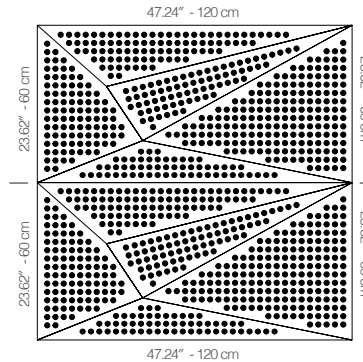

WNEKANA1AALFM2

ANTHRACITE LACQUER 20MM PERFORATION

47.24" x 23.62" (120 x 60 cm) panels come in sets of two. 23.62" x 23.62" (60 x 60 cm) panels come in sets of four. The number of panels per box is the minimum suggested amount to create the design envisioned by Mikodam.

CEILING APPLICATION

DIMENSIONS

X : 23.62" - 60 cm

Y : 47.24" - 120 cm

D : 3.26" - 8.3 cm

W : 24.2 lbs - 11 kg

*Perforated surface options with two different diameters are available.

Rail depth is not included in the measurements.
(Depth of rail: 1" - 2.5 cm)