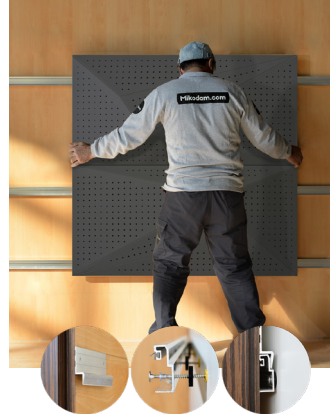

WNEKANA1AALFM8

ANTHRACITE LACQUER 8MM PERFORATION

47.24" x 23.62" (120 x 60 cm) panels come in sets of two. 23.62" x 23.62" (60 x 60 cm) panels come in sets of four. The number of panels per box is the minimum suggested amount to create the design envisioned by Mikodam.

CEILING APPLICATION

DIMENSIONS

X : 23.62" - 60 cm

Y : 47.24" - 120 cm

D : 3.26" - 8.3 cm

W : 24.2 lbs - 11 kg

*Perforated surface options with two different diameters are available.

Rail depth is not included in the measurements.
(Depth of rail: 1" - 2.5 cm)

**Can be used with baseboard upon request.