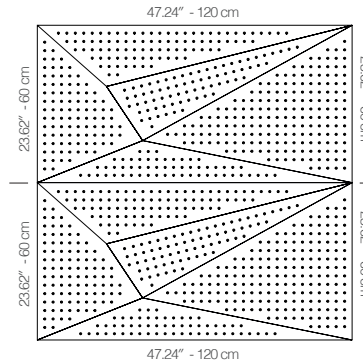

WNEKANA1AALFM8

ANTHRACITE LACQUER 8MM PERFORATION

47.24" x 23.62" (120 x 60 cm) panels come in sets of two. 23.62" x 23.62" (60 x 60 cm) panels come in sets of four. The number of panels per box is the minimum suggested amount to create the design envisioned by Mikodam.

CEILING APPLICATION

DIMENSIONS

X : 23.62" - 60 cm

Y : 47.24" - 120 cm

D : 3.26" - 8.3 cm

W : 24.2 lbs - 11 kg

*Perforated surface options with two different diameters are available.

Rail depth is not included in the measurements.
(Depth of rail: 1" - 2.5 cm)