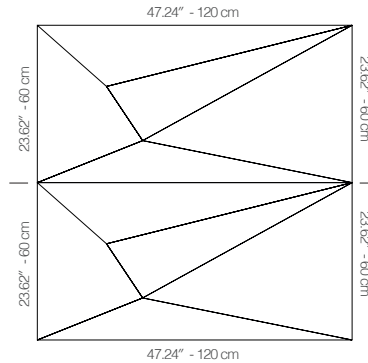

WNEKANA1AALFM

ANTHRACITE LACQUER

47.24" x 23.62" (120 x 60 cm) panels come in sets of two. 23.62" x 23.62" (60 x 60 cm) panels come in sets of four. The number of panels per box is the minimum suggested amount to create the design envisioned by Mikodam.

CEILING APPLICATION

DIMENSIONS

- X** : 23.62" - 60 cm
- Y** : 47.24" - 120 cm
- D** : 3.26" - 8.3 cm
- W** : 24.2 lbs - 11 kg

*Perforated surface options with two different diameters are available.
Rail depth is not included in the measurements.
(Depth of rail: 1" - 2.5 cm)
***Can be used with baseboard upon request.*