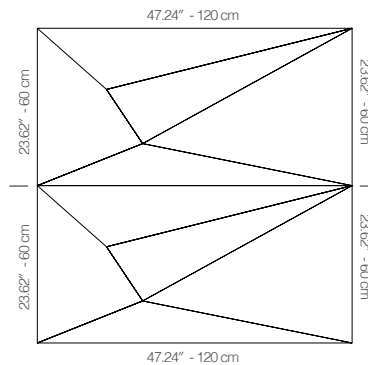

WNEKANA1AAKLA

BEIGE FABRIC

47.24" x 23.62" (120 x 60 cm) panels come in sets of two. 23.62" x 23.62" (60 x 60 cm) panels come in sets of four. The number of panels per box is the minimum suggested amount to create the design envisioned by Mikodam.

CEILING APPLICATION

DIMENSIONS

- X** : 23.62" - 60 cm
- Y** : 47.24" - 120 cm
- D** : 3.26" - 8.3 cm
- W** : 24.2 lbs - 11 kg

Rail depth is not included in the measurements.

(Depth of rail: 1" - 2.5 cm)

***Can be used with baseboard upon request.*