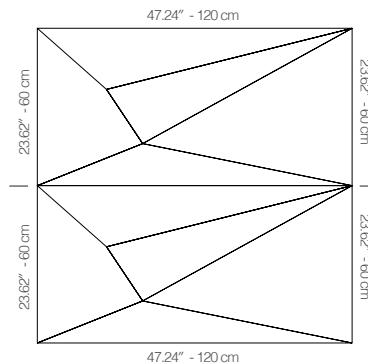

## WNEKANA1AAKLG

BLUE FABRIC

47.24" x 23.62" (120 x 60 cm) panels come in sets of two. 23.62" x 23.62" (60 x 60 cm) panels come in sets of four. The number of panels per box is the minimum suggested amount to create the design envisioned by Mikodam.

## DIMENSIONS

- X** : 23.62" - 60 cm
- Y** : 47.24" - 120 cm
- D** : 3.26" - 8.3 cm
- W** : 24.2 lbs - 11 kg

Rail depth is not included in the measurements.

(Depth of rail: 1" - 2.5 cm)

*\*\*Can be used with baseboard upon request.*