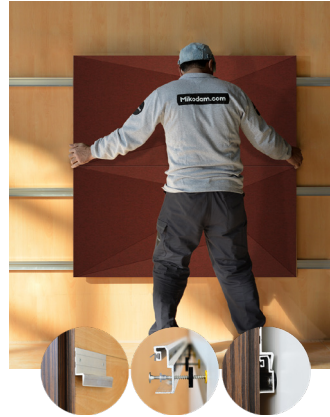

WNEKANA1AAKLC

BRICK FABRIC

47.24" x 23.62" (120 x 60 cm) panels come in sets of two. 23.62" x 23.62" (60 x 60 cm) panels come in sets of four. The number of panels per box is the minimum suggested amount to create the design envisioned by Mikodam.

CEILING APPLICATION

DIMENSIONS

- X** : 23.62" - 60 cm
- Y** : 47.24" - 120 cm
- D** : 3.26" - 8.3 cm
- W** : 24.2 lbs - 11 kg

Rail depth is not included in the measurements.
(Depth of rail: 1" - 2.5 cm)

***Can be used with baseboard upon request.*