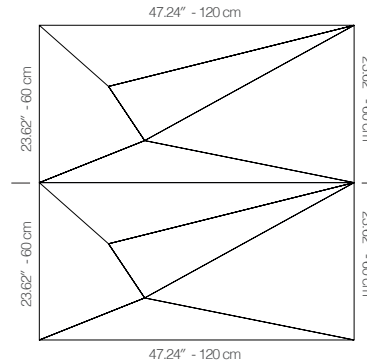

WNEKANA1AAKLC

BRICK FABRIC

47.24" x 23.62" (120 x 60 cm) panels come in sets of two. 23.62" x 23.62" (60 x 60 cm) panels come in sets of four. The number of panels per box is the minimum suggested amount to create the design envisioned by Mikodam.

CEILING APPLICATION

DIMENSIONS

- X** : 23.62" - 60 cm
- Y** : 47.24" - 120 cm
- D** : 3.26" - 8.3 cm
- W** : 24.2 lbs - 11 kg

Rail depth is not included in the measurements.
(Depth of rail: 1" - 2.5 cm)

***Can be used with baseboard upon request.*