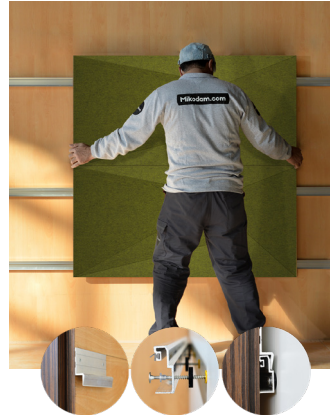

## WNEKANA1AAKLD

GREEN FABRIC

47.24" x 23.62" (120 x 60 cm) panels come in sets of two. 23.62" x 23.62" (60 x 60 cm) panels come in sets of four. The number of panels per box is the minimum suggested amount to create the design envisioned by Mikodam.

## CEILING APPLICATION