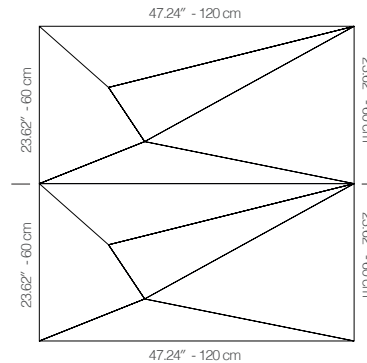

## WNEKANA1AAKLD

GREEN FABRIC

47.24" x 23.62" (120 x 60 cm) panels come in sets of two. 23.62" x 23.62" (60 x 60 cm) panels come in sets of four. The number of panels per box is the minimum suggested amount to create the design envisioned by Mikodam.

## DIMENSIONS

**X** : 23.62" - 60 cm

**Y** : 47.24" - 120 cm

**D** : 3.26" - 8.3 cm

**W** : 24.2 lbs - 11 kg

Rail depth is not included in the measurements.  
(Depth of rail: 1" - 2.5 cm)

*\*\*Can be used with baseboard upon request.*