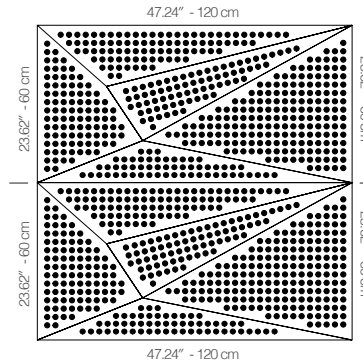

WNEKANA1AALGR2

GREY LACQUER 20MM PERFORATION

47.24" x 23.62" (120 x 60 cm) panels come in sets of two. 23.62" x 23.62" (60 x 60 cm) panels come in sets of four. The number of panels per box is the minimum suggested amount to create the design envisioned by Mikodam.

CEILING APPLICATION

DIMENSIONS

- X : 23.62" - 60 cm
- Y : 47.24" - 120 cm
- D : 3.26" - 8.3 cm
- W : 24.2 lbs - 11 kg

*Perforated surface options with two different diameters are available.

Rail depth is not included in the measurements.
(Depth of rail: 1" - 2.5 cm)