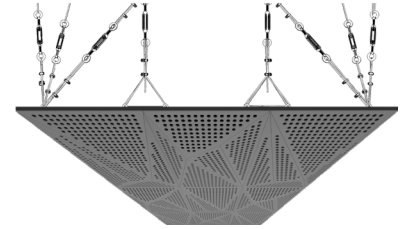

WNEKANA1AALGR2

GREY LACQUER 20MM PERFORATION

47.24" x 23.62" (120 x 60 cm) panels come in sets of two. 23.62" x 23.62" (60 x 60 cm) panels come in sets of four. The number of panels per box is the minimum suggested amount to create the design envisioned by Mikodam.

CEILING APPLICATION

DIMENSIONS

- X : 23.62" - 60 cm
- Y : 47.24" - 120 cm
- D : 3.26" - 8.3 cm
- W : 24.2 lbs - 11 kg

*Perforated surface options with two different diameters are available.

Rail depth is not included in the measurements.
(Depth of rail: 1" - 2.5 cm)

**Can be used with baseboard upon request.