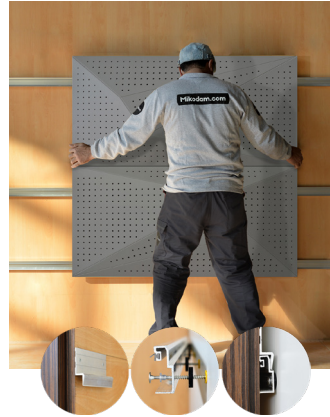

WNEKANA1AALGR8

GREY LACQUER 8MM PERFORATION

47.24" x 23.62" (120 x 60 cm) panels come in sets of two. 23.62" x 23.62" (60 x 60 cm) panels come in sets of four. The number of panels per box is the minimum suggested amount to create the design envisioned by Mikodam.

CEILING APPLICATION

DIMENSIONS

X : 23.62" - 60 cm

Y : 47.24" - 120 cm

D : 3.26" - 8.3 cm

W : 24.2 lbs - 11 kg

*Perforated surface options with two different diameters are available.

Rail depth is not included in the measurements.
(Depth of rail: 1" - 2.5 cm)

**Can be used with baseboard upon request.