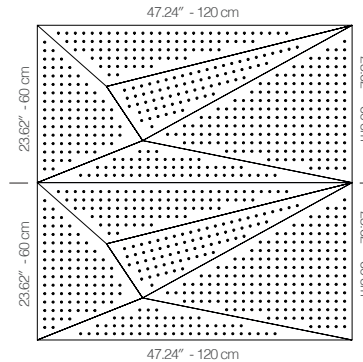

WNEKANA1AALGR8

GREY LACQUER 8MM PERFORATION

47.24" x 23.62" (120 x 60 cm) panels come in sets of two. 23.62" x 23.62" (60 x 60 cm) panels come in sets of four. The number of panels per box is the minimum suggested amount to create the design envisioned by Mikodam.

CEILING APPLICATION

DIMENSIONS

X : 23.62" - 60 cm

Y : 47.24" - 120 cm

D : 3.26" - 8.3 cm

W : 24.2 lbs - 11 kg

*Perforated surface options with two different diameters are available.

Rail depth is not included in the measurements.
(Depth of rail: 1" - 2.5 cm)