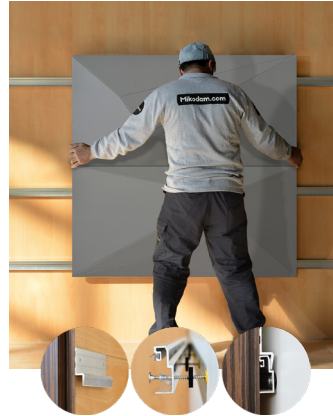

WNEKANA1AALGR

GREY LACQUER

47.24" x 23.62" (120 x 60 cm) panels come in sets of two. 23.62" x 23.62" (60 x 60 cm) panels come in sets of four. The number of panels per box is the minimum suggested amount to create the design envisioned by Mikodam.

CEILING APPLICATION

DIMENSIONS

X : 23.62" - 60 cm

Y : 47.24" - 120 cm

D : 3.26" - 8.3 cm

W : 24.2 lbs - 11 kg

*Perforated surface options with two different diameters are available.

Rail depth is not included in the measurements.
(Depth of rail: 1" - 2.5 cm)

**Can be used with baseboard upon request.