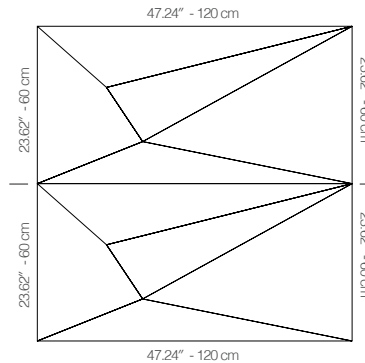

WNEKANA1AALGR

GREY LACQUER

47.24" x 23.62" (120 x 60 cm) panels come in sets of two. 23.62" x 23.62" (60 x 60 cm) panels come in sets of four. The number of panels per box is the minimum suggested amount to create the design envisioned by Mikodam.

CEILING APPLICATION

DIMENSIONS

X : 23.62" - 60 cm

Y : 47.24" - 120 cm

D : 3.26" - 8.3 cm

W : 24.2 lbs - 11 kg

*Perforated surface options with two different diameters are available.

Rail depth is not included in the measurements.
(Depth of rail: 1" - 2.5 cm)