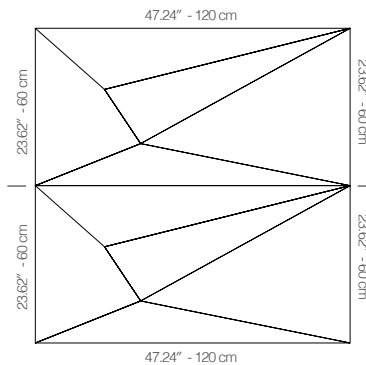

WNEKANA1AANMK

OAK

47.24" x 23.62" (120 x 60 cm) panels come in sets of two. 23.62" x 23.62" (60 x 60 cm) panels come in sets of four. The number of panels per box is the minimum suggested amount to create the design envisioned by Mikodam.

CEILING APPLICATION

DIMENSIONS

- X** : 23.62" - 60 cm
- Y** : 47.24" - 120 cm
- D** : 3.26" - 8.3 cm
- W** : 24.2 lbs - 11 kg

*Perforated surface options with two different diameters are available.

Rail depth is not included in the measurements.
(Depth of rail: 1" - 2.5 cm)