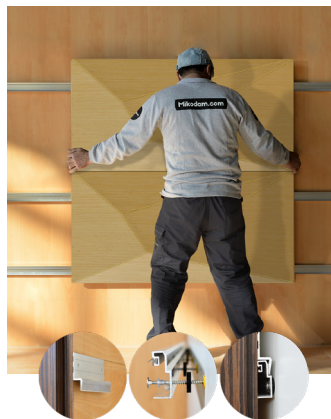

WNEKANA1AANMK

OAK

47.24" x 23.62" (120 x 60 cm) panels come in sets of two. 23.62" x 23.62" (60 x 60 cm) panels come in sets of four. The number of panels per box is the minimum suggested amount to create the design envisioned by Mikodam.

CEILING APPLICATION

DIMENSIONS

- X** : 23.62" - 60 cm
- Y** : 47.24" - 120 cm
- D** : 3.26" - 8.3 cm
- W** : 24.2 lbs - 11 kg

*Perforated surface options with two different diameters are available.

Rail depth is not included in the measurements.
(Depth of rail: 1" - 2.5 cm)