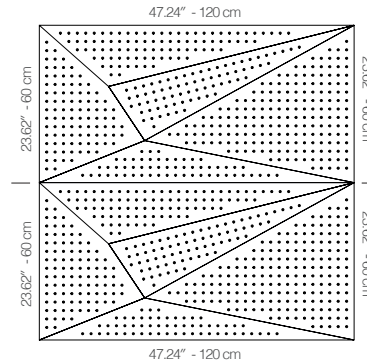

**WNEKANA1AANTK8**  
TEAK 8MM PERFORATION

47.24" x 23.62" (120 x 60 cm) panels come in sets of two. 23.62" x 23.62" (60 x 60 cm) panels come in sets of four. The number of panels per box is the minimum suggested amount to create the design envisioned by Mikodam.

**CEILING APPLICATION**

**DIMENSIONS**

- X** : 23.62" - 60 cm
- Y** : 47.24" - 120 cm
- D** : 3.26" - 8.3 cm
- W** : 24.2 lbs - 11 kg

\*Perforated surface options with two different diameters are available.  
Rail depth is not included in the measurements.  
(Depth of rail: 1" - 2.5 cm)  
*\*\*Can be used with baseboard upon request.*