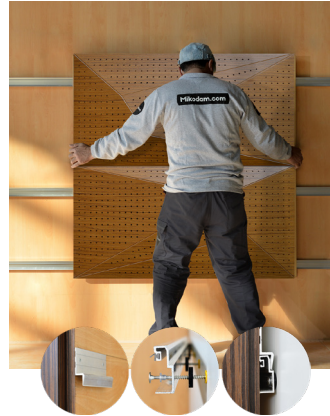

**WNEKANA1AANTK8**  
TEAK 8MM PERFORATION

47.24" x 23.62" (120 x 60 cm) panels come in sets of two. 23.62" x 23.62" (60 x 60 cm) panels come in sets of four. The number of panels per box is the minimum suggested amount to create the design envisioned by Mikodam.

**CEILING APPLICATION**

**DIMENSIONS**

- X** : 23.62" - 60 cm
- Y** : 47.24" - 120 cm
- D** : 3.26" - 8.3 cm
- W** : 24.2 lbs - 11 kg

\*Perforated surface options with two different diameters are available.  
Rail depth is not included in the measurements.  
(Depth of rail: 1" - 2.5 cm)  
*\*\*Can be used with baseboard upon request.*