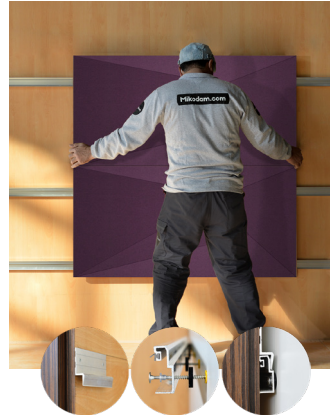

WNEKANA1AAKLE

VIOLET FABRIC

47.24" x 23.62" (120 x 60 cm) panels come in sets of two. 23.62" x 23.62" (60 x 60 cm) panels come in sets of four. The number of panels per box is the minimum suggested amount to create the design envisioned by Mikodam.

CEILING APPLICATION

DIMENSIONS

X : 23.62" - 60 cm

Y : 47.24" - 120 cm

D : 3.26" - 8.3 cm

W : 24.2 lbs - 11 kg

Rail depth is not included in the measurements.

(Depth of rail: 1" - 2.5 cm)