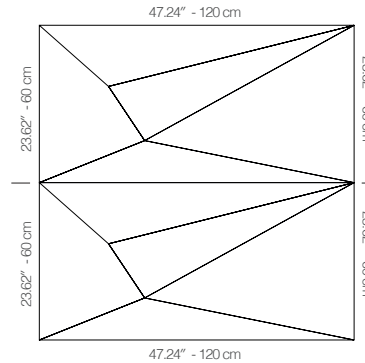

WNEKANA1AAKLE

VIOLET FABRIC

47.24" x 23.62" (120 x 60 cm) panels come in sets of two. 23.62" x 23.62" (60 x 60 cm) panels come in sets of four. The number of panels per box is the minimum suggested amount to create the design envisioned by Mikodam.

CEILING APPLICATION

DIMENSIONS

X : 23.62" - 60 cm

Y : 47.24" - 120 cm

D : 3.26" - 8.3 cm

W : 24.2 lbs - 11 kg

Rail depth is not included in the measurements.

(Depth of rail: 1" - 2.5 cm)