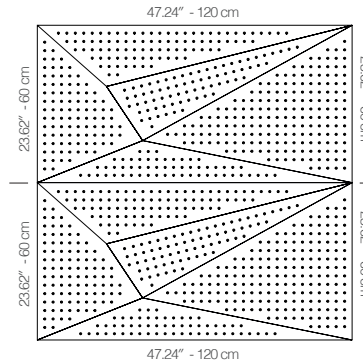

WNEKANA1AALBY8

WHITE LACQUER 8MM PERFORATION

47.24" x 23.62" (120 x 60 cm) panels come in sets of two. 23.62" x 23.62" (60 x 60 cm) panels come in sets of four. The number of panels per box is the minimum suggested amount to create the design envisioned by Mikodam.

CEILING APPLICATION

DIMENSIONS

- X** : 23.62" - 60 cm
- Y** : 47.24" - 120 cm
- D** : 3.26" - 8.3 cm
- W** : 24.2 lbs - 11 kg

*Perforated surface options with two different diameters are available.

Rail depth is not included in the measurements.
(Depth of rail: 1" - 2.5 cm)