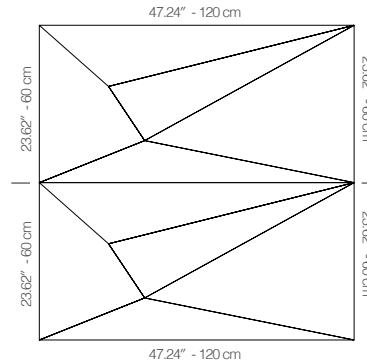

WNEKANA1AALBY

WHITE LACQUER

47.24" x 23.62" (120 x 60 cm) panels come in sets of two. 23.62" x 23.62" (60 x 60 cm) panels come in sets of four. The number of panels per box is the minimum suggested amount to create the design envisioned by Mikodam.

CEILING APPLICATION

DIMENSIONS

X : 23.62" - 60 cm

Y : 47.24" - 120 cm

D : 3.26" - 8.3 cm

W : 24.2 lbs - 11 kg

*Perforated surface options with two different diameters are available.

Rail depth is not included in the measurements.
(Depth of rail: 1" - 2.5 cm)