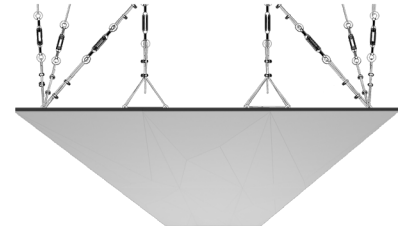

WNEKANA1AALBY

WHITE LACQUER

47.24" x 23.62" (120 x 60 cm) panels come in sets of two. 23.62" x 23.62" (60 x 60 cm) panels come in sets of four. The number of panels per box is the minimum suggested amount to create the design envisioned by Mikodam.

CEILING APPLICATION

DIMENSIONS

X : 23.62" - 60 cm

Y : 47.24" - 120 cm

D : 3.26" - 8.3 cm

W : 24.2 lbs - 11 kg

*Perforated surface options with two different diameters are available.

Rail depth is not included in the measurements.
(Depth of rail: 1" - 2.5 cm)

**Can be used with baseboard upon request.