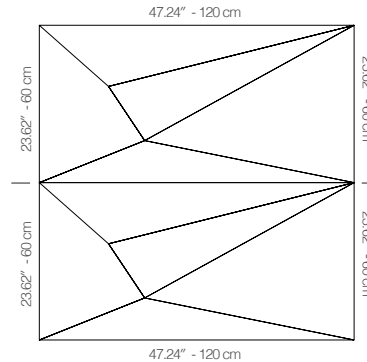

WNEKANA1AAKLB

YELLOW FABRIC

47.24" x 23.62" (120 x 60 cm) panels come in sets of two. 23.62" x 23.62" (60 x 60 cm) panels come in sets of four. The number of panels per box is the minimum suggested amount to create the design envisioned by Mikodam.

CEILING APPLICATION

DIMENSIONS

- X** : 23.62" - 60 cm
- Y** : 47.24" - 120 cm
- D** : 3.26" - 8.3 cm
- W** : 24.2 lbs - 11 kg

Rail depth is not included in the measurements.
(Depth of rail: 1" - 2.5 cm)

***Can be used with baseboard upon request.*