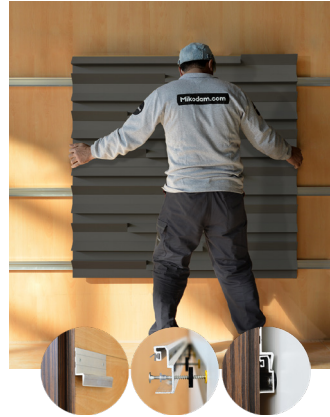

WRONANA1AALFMBLFM

ANTHRACITE LACQUER

47.24" x 23.62" (120 x 60 cm) panels come in sets of two. 23.62" x 23.62" (60 x 60 cm) panels come in sets of four. The number of panels per box is the minimum suggested amount to create the design envisioned by Mikodam.

CEILING APPLICATION

DIMENSIONS

- X** : 23.62" - 60 cm
- Y** : 47.24" - 120 cm
- D** : 2.7" - 6.85 cm
- W** : 35.3 lbs - 16.01 kg

Rail depth is not included in the measurements.
(Depth of rail: 1" - 2.5 cm)