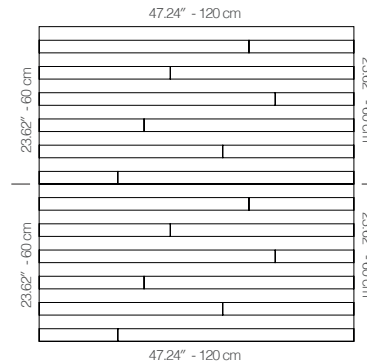

WRONANA1AALFMBLFM

ANTHRACITE LACQUER

47.24" x 23.62" (120 x 60 cm) panels come in sets of two. 23.62" x 23.62" (60 x 60 cm) panels come in sets of four. The number of panels per box is the minimum suggested amount to create the design envisioned by Mikodam.

CEILING APPLICATION

DIMENSIONS

- X** : 23.62" - 60 cm
- Y** : 47.24" - 120 cm
- D** : 2.7" - 6.85 cm
- W** : 35.3 lbs - 16.01 kg

Rail depth is not included in the measurements.
(Depth of rail: 1" - 2.5 cm)