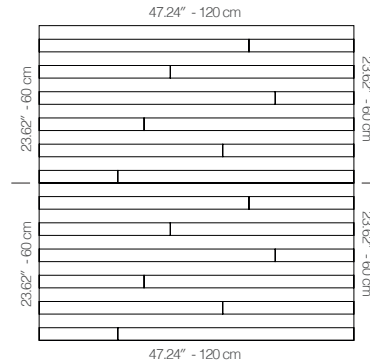

## WRONANA1AALGRBLGR

GREY LACQUER

47.24" x 23.62" (120 x 60 cm) panels come in sets of two. 23.62" x 23.62" (60 x 60 cm) panels come in sets of four. The number of panels per box is the minimum suggested amount to create the design envisioned by Mikodam.

## DIMENSIONS

- X** : 23.62" - 60 cm
- Y** : 47.24" - 120 cm
- D** : 2.7" - 6.85 cm
- W** : 35.3 lbs - 16.01 kg

Rail depth is not included in the measurements.  
(Depth of rail: 1" - 2.5 cm)

*\*\*Can be used with baseboard upon request.*