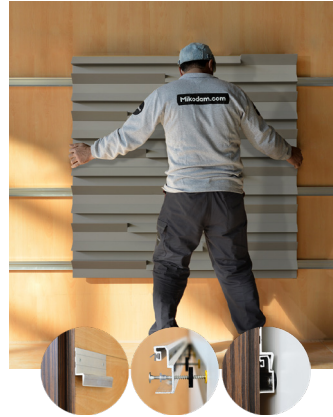

## WRONANA1AALGRBLGR

GREY LACQUER

47.24" x 23.62" (120 x 60 cm) panels come in sets of two. 23.62" x 23.62" (60 x 60 cm) panels come in sets of four. The number of panels per box is the minimum suggested amount to create the design envisioned by Mikodam.

## CEILING APPLICATION

## DIMENSIONS

- X** : 23.62" - 60 cm
- Y** : 47.24" - 120 cm
- D** : 2.7" - 6.85 cm
- W** : 35.3 lbs - 16.01 kg

Rail depth is not included in the measurements.  
(Depth of rail: 1" - 2.5 cm)

*\*\*Can be used with baseboard upon request.*