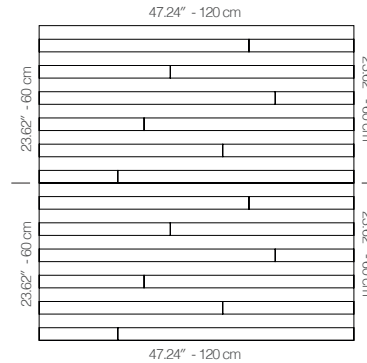

WRONANA1AANMKBNMK

OAK

47.24" x 23.62" (120 x 60 cm) panels come in sets of two. 23.62" x 23.62" (60 x 60 cm) panels come in sets of four. The number of panels per box is the minimum suggested amount to create the design envisioned by Mikodam.

CEILING APPLICATION

DIMENSIONS

- X** : 23.62" - 60 cm
- Y** : 47.24" - 120 cm
- D** : 2.7" - 6.85 cm
- W** : 35.3 lbs - 16.01 kg

Rail depth is not included in the measurements.
(Depth of rail: 1" - 2.5 cm)