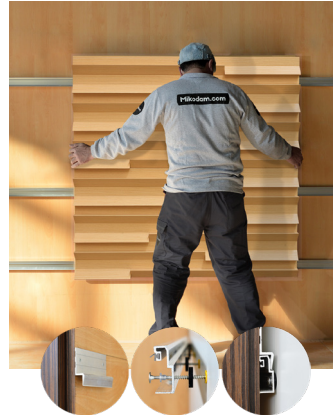

WRONANA1AANMKBNMK

OAK

47.24" x 23.62" (120 x 60 cm) panels come in sets of two. 23.62" x 23.62" (60 x 60 cm) panels come in sets of four. The number of panels per box is the minimum suggested amount to create the design envisioned by Mikodam.

CEILING APPLICATION

DIMENSIONS

- X** : 23.62" - 60 cm
- Y** : 47.24" - 120 cm
- D** : 2.7" - 6.85 cm
- W** : 35.3 lbs - 16.01 kg

Rail depth is not included in the measurements.
(Depth of rail: 1" - 2.5 cm)