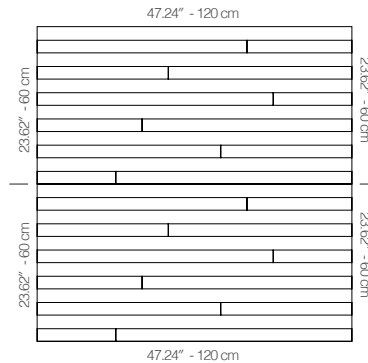

## WRONANA1AANTKBNTK

TEAK

47.24" x 23.62" (120 x 60 cm) panels come in sets of two. 23.62" x 23.62" (60 x 60 cm) panels come in sets of four. The number of panels per box is the minimum suggested amount to create the design envisioned by Mikodam.

### DIMENSIONS

- X** : 23.62" - 60 cm
- Y** : 47.24" - 120 cm
- D** : 2.7" - 6.85 cm
- W** : 35.3 lbs - 16.01 kg

Rail depth is not included in the measurements.  
(Depth of rail: 1" - 2.5 cm)

*\*\*Can be used with baseboard upon request.*