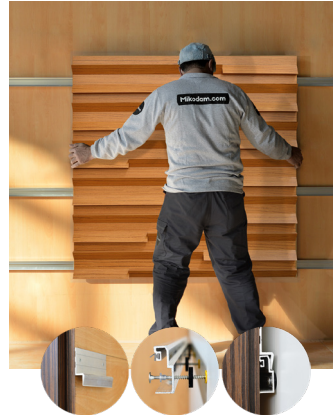

## WRONANA1AANTKBNTK

TEAK

47.24" x 23.62" (120 x 60 cm) panels come in sets of two. 23.62" x 23.62" (60 x 60 cm) panels come in sets of four. The number of panels per box is the minimum suggested amount to create the design envisioned by Mikodam.

### CEILING APPLICATION