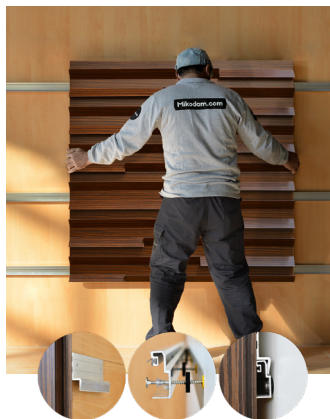

WRONANA1AANCUBNCU

WALNUT

47.24" x 23.62" (120 x 60 cm) panels come in sets of two. 23.62" x 23.62" (60 x 60 cm) panels come in sets of four. The number of panels per box is the minimum suggested amount to create the design envisioned by Mikodam.

CEILING APPLICATION

DIMENSIONS

- X** : 23.62" - 60 cm
- Y** : 47.24" - 120 cm
- D** : 2.7" - 6.85 cm
- W** : 35.3 lbs - 16.01 kg

Rail depth is not included in the measurements.
(Depth of rail: 1" - 2.5 cm)