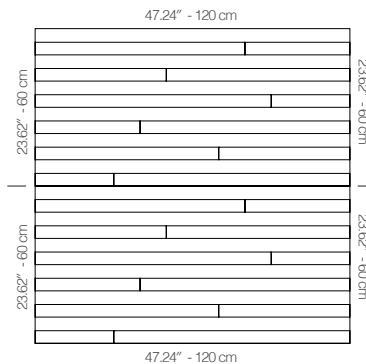

WRONANA1AANCUBNCU

WALNUT

47.24" x 23.62" (120 x 60 cm) panels come in sets of two. 23.62" x 23.62" (60 x 60 cm) panels come in sets of four. The number of panels per box is the minimum suggested amount to create the design envisioned by Mikodam.

CEILING APPLICATION

DIMENSIONS

- X** : 23.62" - 60 cm
- Y** : 47.24" - 120 cm
- D** : 2.7" - 6.85 cm
- W** : 35.3 lbs - 16.01 kg

Rail depth is not included in the measurements.
(Depth of rail: 1" - 2.5 cm)