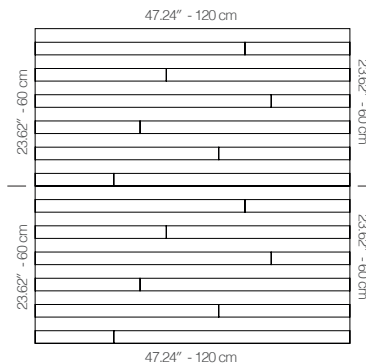

## WRONANA1AALBYBLBY

WHITE LACQUER

47.24" x 23.62" (120 x 60 cm) panels come in sets of two. 23.62" x 23.62" (60 x 60 cm) panels come in sets of four. The number of panels per box is the minimum suggested amount to create the design envisioned by Mikodam.

## DIMENSIONS

- X** : 23.62" - 60 cm
- Y** : 47.24" - 120 cm
- D** : 2.7" - 6.85 cm
- W** : 35.3 lbs - 16.01 kg

Rail depth is not included in the measurements.

(Depth of rail: 1" - 2.5 cm)

*\*\*Can be used with baseboard upon request.*