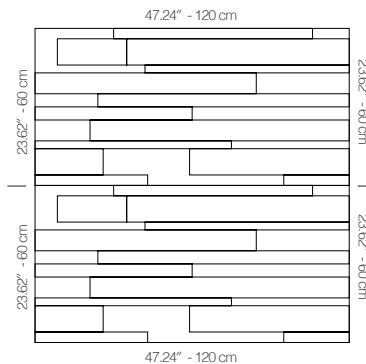

## WSAPANA1AALFMBLFM

ANTHRACITE LACQUER

47.24" x 23.62" (120 x 60 cm) panels come in sets of two. 23.62" x 23.62" (60 x 60 cm) panels come in sets of four. The number of panels per box is the minimum suggested amount to create the design envisioned by Mikodam.

## DIMENSIONS

- X** : 23.62" - 60 cm
- Y** : 47.24" - 120 cm
- D** : 1.9" - 4.82 cm
- W** : 38.8 lbs - 17.59 kg

Rail depth is not included in the measurements.

(Depth of rail: 1" - 2.5 cm)

*\*\*Can be used with baseboard upon request.*