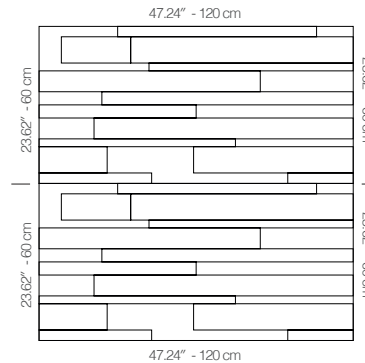

WSAPANA1AALGRBLGR

GREY LACQUER

47.24" x 23.62" (120 x 60 cm) panels come in sets of two. 23.62" x 23.62" (60 x 60 cm) panels come in sets of four. The number of panels per box is the minimum suggested amount to create the design envisioned by Mikodam.

CEILING APPLICATION

DIMENSIONS

- X** : 23.62" - 60 cm
- Y** : 47.24" - 120 cm
- D** : 1.9" - 4.82 cm
- W** : 38.8 lbs - 17.59 kg

Rail depth is not included in the measurements.
(Depth of rail: 1" - 2.5 cm)