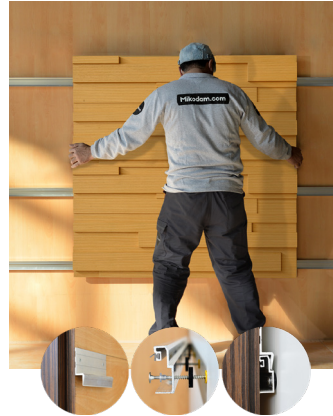

WSAPANA1AANMKBNMK

OAK

47.24" x 23.62" (120 x 60 cm) panels come in sets of two. 23.62" x 23.62" (60 x 60 cm) panels come in sets of four. The number of panels per box is the minimum suggested amount to create the design envisioned by Mikodam.

CEILING APPLICATION

DIMENSIONS

- X** : 23.62" - 60 cm
- Y** : 47.24" - 120 cm
- D** : 1.9" - 4.82 cm
- W** : 38.8 lbs - 17.59 kg

Rail depth is not included in the measurements.
(Depth of rail: 1" - 2.5 cm)