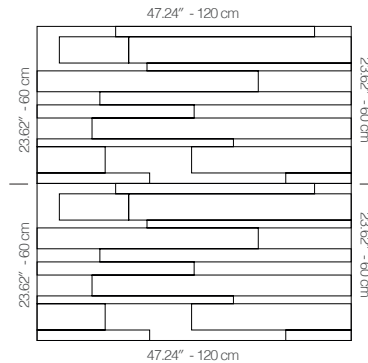

WSAPANA1AANMKBNMK

OAK

47.24" x 23.62" (120 x 60 cm) panels come in sets of two. 23.62" x 23.62" (60 x 60 cm) panels come in sets of four. The number of panels per box is the minimum suggested amount to create the design envisioned by Mikodam.

CEILING APPLICATION

DIMENSIONS

- X** : 23.62" - 60 cm
- Y** : 47.24" - 120 cm
- D** : 1.9" - 4.82 cm
- W** : 38.8 lbs - 17.59 kg

Rail depth is not included in the measurements.
(Depth of rail: 1" - 2.5 cm)