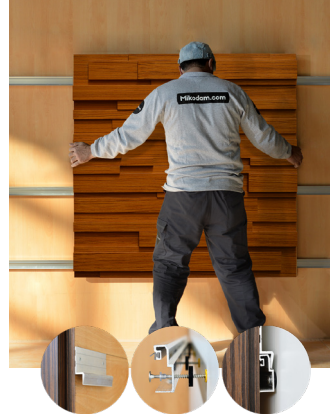

WSAPANA1AANTKBNTK

TEAK

47.24" x 23.62" (120 x 60 cm) panels come in sets of two. 23.62" x 23.62" (60 x 60 cm) panels come in sets of four. The number of panels per box is the minimum suggested amount to create the design envisioned by Mikodam.

CEILING APPLICATION

DIMENSIONS

- X** : 23.62" - 60 cm
- Y** : 47.24" - 120 cm
- D** : 1.9" - 4.82 cm
- W** : 38.8 lbs - 17.59 kg

Rail depth is not included in the measurements.
(Depth of rail: 1" - 2.5 cm)