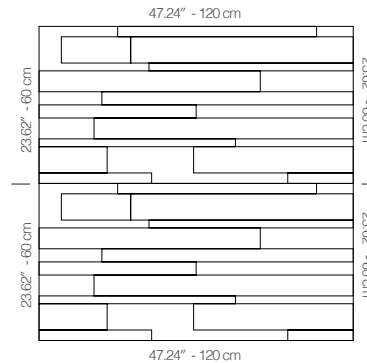

WSAPANA1AANTKBNTK

TEAK

47.24" x 23.62" (120 x 60 cm) panels come in sets of two. 23.62" x 23.62" (60 x 60 cm) panels come in sets of four. The number of panels per box is the minimum suggested amount to create the design envisioned by Mikodam.

CEILING APPLICATION

DIMENSIONS

- X** : 23.62" - 60 cm
- Y** : 47.24" - 120 cm
- D** : 1.9" - 4.82 cm
- W** : 38.8 lbs - 17.59 kg

Rail depth is not included in the measurements.
(Depth of rail: 1" - 2.5 cm)