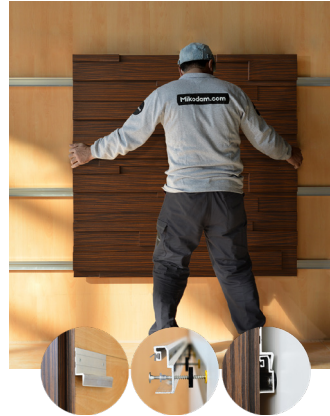

## WSAPANA1AANCUBNCU

WALNUT

47.24" x 23.62" (120 x 60 cm) panels come in sets of two. 23.62" x 23.62" (60 x 60 cm) panels come in sets of four. The number of panels per box is the minimum suggested amount to create the design envisioned by Mikodam.

## CEILING APPLICATION