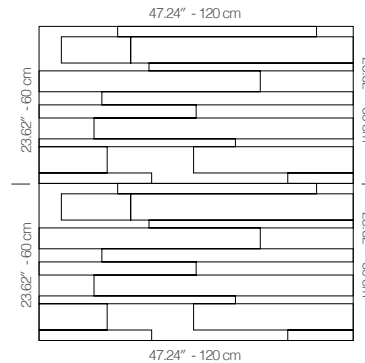

## WSAPANA1AANCUBNCU

WALNUT

47.24" x 23.62" (120 x 60 cm) panels come in sets of two. 23.62" x 23.62" (60 x 60 cm) panels come in sets of four. The number of panels per box is the minimum suggested amount to create the design envisioned by Mikodam.

## DIMENSIONS

- X** : 23.62" - 60 cm
- Y** : 47.24" - 120 cm
- D** : 1.9" - 4.82 cm
- W** : 38.8 lbs - 17.59 kg

Rail depth is not included in the measurements.  
(Depth of rail: 1" - 2.5 cm)

*\*\*Can be used with baseboard upon request.*