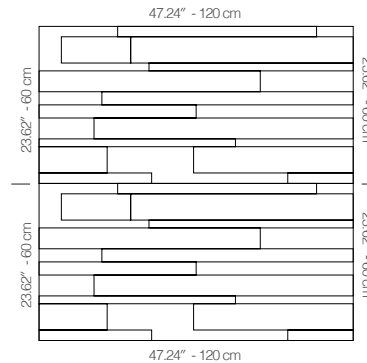

WSAPANA1AALBYBLBY

WHITE LACQUER

47.24" x 23.62" (120 x 60 cm) panels come in sets of two. 23.62" x 23.62" (60 x 60 cm) panels come in sets of four. The number of panels per box is the minimum suggested amount to create the design envisioned by Mikodam.

CEILING APPLICATION

DIMENSIONS

- X** : 23.62" - 60 cm
- Y** : 47.24" - 120 cm
- D** : 1.9" - 4.82 cm
- W** : 38.8 lbs - 17.59 kg

Rail depth is not included in the measurements.
(Depth of rail: 1" - 2.5 cm)