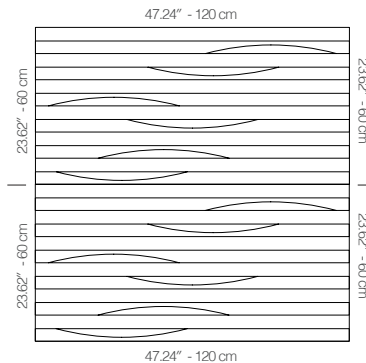

WSONANA1AALFMBLFM

ANTHRACITE LACQUER

47.24" x 23.62" (120 x 60 cm) panels come in sets of two. 23.62" x 23.62" (60 x 60 cm) panels come in sets of four. The number of panels per box is the minimum suggested amount to create the design envisioned by Mikodam.

CEILING APPLICATION

DIMENSIONS

- X** : 23.62" - 60 cm
- Y** : 47.24" - 120 cm
- D** : 2.7" - 6.85 cm
- W** : 45 lbs - 20.41 kg

Rail depth is not included in the measurements.

(Depth of rail: 1" - 2.5 cm)

***Can be used with baseboard upon request.*