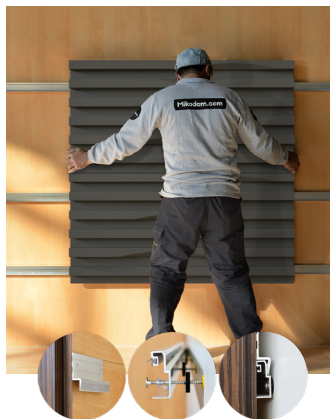

WSONANA1AALFMBLFM

ANTHRACITE LACQUER

47.24" x 23.62" (120 x 60 cm) panels come in sets of two. 23.62" x 23.62" (60 x 60 cm) panels come in sets of four. The number of panels per box is the minimum suggested amount to create the design envisioned by Mikodam.

CEILING APPLICATION

DIMENSIONS

- X** : 23.62" - 60 cm
- Y** : 47.24" - 120 cm
- D** : 2.7" - 6.85 cm
- W** : 45 lbs - 20.41 kg

Rail depth is not included in the measurements.

(Depth of rail: 1" - 2.5 cm)

***Can be used with baseboard upon request.*