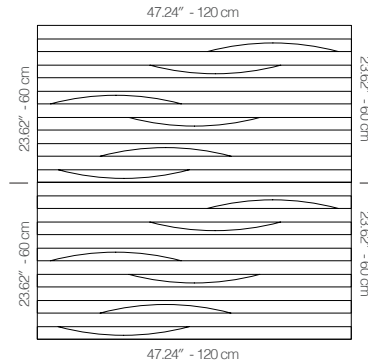

WSONANA1AANMKBNMK

OAK

47.24" x 23.62" (120 x 60 cm) panels come in sets of two. 23.62" x 23.62" (60 x 60 cm) panels come in sets of four. The number of panels per box is the minimum suggested amount to create the design envisioned by Mikodam.

CEILING APPLICATION

DIMENSIONS

- X** : 23.62" - 60 cm
- Y** : 47.24" - 120 cm
- D** : 2.7" - 6.85 cm
- W** : 45 lbs - 20.41 kg

Rail depth is not included in the measurements.
(Depth of rail: 1" - 2.5 cm)