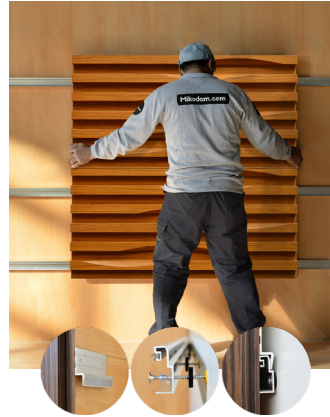

## WSONANA1AANTKBNTK

TEAK

47.24" x 23.62" (120 x 60 cm) panels come in sets of two. 23.62" x 23.62" (60 x 60 cm) panels come in sets of four. The number of panels per box is the minimum suggested amount to create the design envisioned by Mikodam.

## CEILING APPLICATION