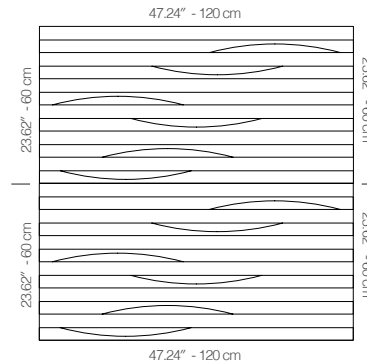

## WSONANA1AANTKBNTK

TEAK

47.24" x 23.62" (120 x 60 cm) panels come in sets of two. 23.62" x 23.62" (60 x 60 cm) panels come in sets of four. The number of panels per box is the minimum suggested amount to create the design envisioned by Mikodam.

## DIMENSIONS

- X** : 23.62" - 60 cm
- Y** : 47.24" - 120 cm
- D** : 2.7" - 6.85 cm
- W** : 45 lbs - 20.41 kg

Rail depth is not included in the measurements.  
(Depth of rail: 1" - 2.5 cm)

*\*\*Can be used with baseboard upon request.*