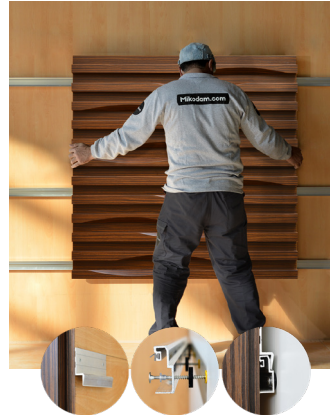

## WSONANA1AANCUBNCU

WALNUT

47.24" x 23.62" (120 x 60 cm) panels come in sets of two. 23.62" x 23.62" (60 x 60 cm) panels come in sets of four. The number of panels per box is the minimum suggested amount to create the design envisioned by Mikodam.

## CEILING APPLICATION