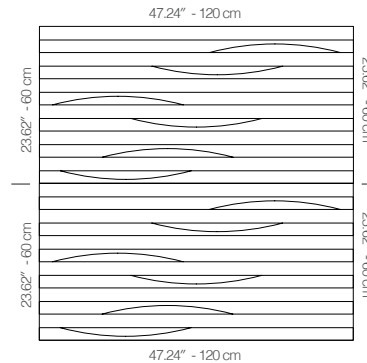

## WSONANA1AANCUBNCU

WALNUT

47.24" x 23.62" (120 x 60 cm) panels come in sets of two. 23.62" x 23.62" (60 x 60 cm) panels come in sets of four. The number of panels per box is the minimum suggested amount to create the design envisioned by Mikodam.

## DIMENSIONS

- X** : 23.62" - 60 cm
- Y** : 47.24" - 120 cm
- D** : 2.7" - 6.85 cm
- W** : 45 lbs - 20.41 kg

Rail depth is not included in the measurements.  
(Depth of rail: 1" - 2.5 cm)

*\*\*Can be used with baseboard upon request.*