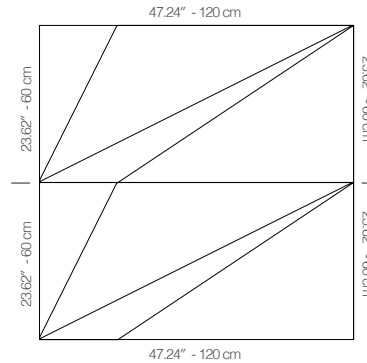

WTORANA1AAKLF ANTHRACITE FABRIC

47.24" x 23.62" (120 x 60 cm) panels come in sets of two. 23.62" x 23.62" (60 x 60 cm) panels come in sets of four. The number of panels per box is the minimum suggested amount to create the design envisioned by Mikodam.

CEILING APPLICATION

DIMENSIONS

- X** : 23.62" - 60 cm
- Y** : 47.24" - 120 cm
- D** : 4.05" - 4.66 cm
- W** : 18.73 lbs - 8.49 kg

Rail depth is not included in the measurements.
(Depth of rail: 1" - 2.5 cm)