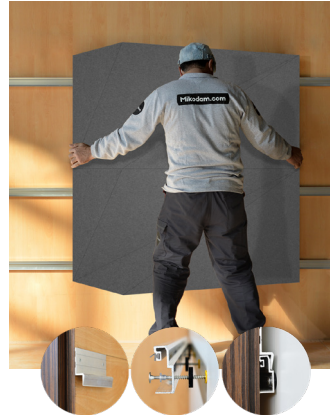

WTORANA1AAKLF ANTHRACITE FABRIC

47.24" x 23.62" (120 x 60 cm) panels come in sets of two. 23.62" x 23.62" (60 x 60 cm) panels come in sets of four. The number of panels per box is the minimum suggested amount to create the design envisioned by Mikodam.

CEILING APPLICATION

DIMENSIONS

- X** : 23.62" - 60 cm
- Y** : 47.24" - 120 cm
- D** : 4.05" - 4.66 cm
- W** : 18.73 lbs - 8.49 kg

Rail depth is not included in the measurements.
(Depth of rail: 1" - 2.5 cm)