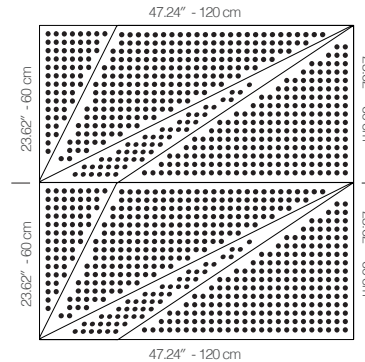

### ANTHRACITE LACQUER 20MM PERFORATION

47.24" x 23.62" (120 x 60 cm) panels come in sets of two. 23.62" x 23.62" (60 x 60 cm) panels come in sets of four. The number of panels per box is the minimum suggested amount to create the design envisioned by Mikodam.

### DIMENSIONS

- X** : 23.62" - 60 cm
- Y** : 47.24" - 120 cm
- D** : 4.05" - 4.66 cm
- W** : 18.73 lbs - 8.49 kg

\*Perforated surface options with two different diameters are available.  
Rail depth is not included in the measurements.  
(Depth of rail: 1" - 2.5 cm)  
\*\*Can be used with baseboard upon request.