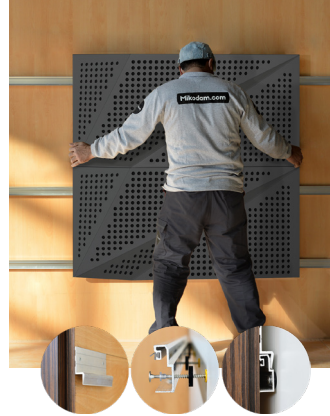

### ANTHRACITE LACQUER 20MM PERFORATION

47.24" x 23.62" (120 x 60 cm) panels come in sets of two. 23.62" x 23.62" (60 x 60 cm) panels come in sets of four. The number of panels per box is the minimum suggested amount to create the design envisioned by Mikodam.