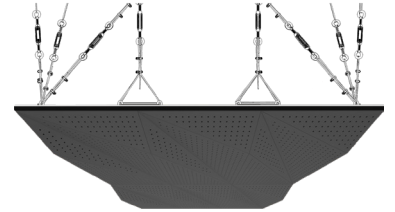

### ANTHRACITE LACQUER 8MM PERFORATION

47.24" x 23.62" (120 x 60 cm) panels come in sets of two. 23.62" x 23.62" (60 x 60 cm) panels come in sets of four. The number of panels per box is the minimum suggested amount to create the design envisioned by Mikodam.

### DIMENSIONS

- X** : 23.62" - 60 cm
- Y** : 47.24" - 120 cm
- D** : 4.05" - 4.66 cm
- W** : 18.73 lbs - 8.49 kg

\*Perforated surface options with two different diameters are available.  
Rail depth is not included in the measurements.  
(Depth of rail: 1" - 2.5 cm)  
\*\*Can be used with baseboard upon request.