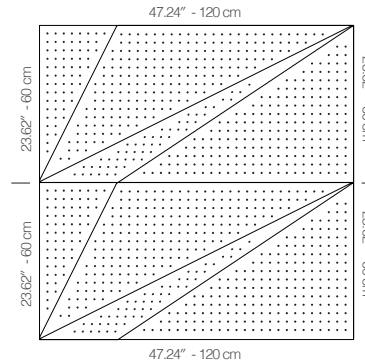

### ANTHRACITE LACQUER 8MM PERFORATION

47.24" x 23.62" (120 x 60 cm) panels come in sets of two. 23.62" x 23.62" (60 x 60 cm) panels come in sets of four. The number of panels per box is the minimum suggested amount to create the design envisioned by Mikodam.

### DIMENSIONS

- X** : 23.62" - 60 cm
- Y** : 47.24" - 120 cm
- D** : 4.05" - 4.66 cm
- W** : 18.73 lbs - 8.49 kg

\*Perforated surface options with two different diameters are available.  
Rail depth is not included in the measurements.  
(Depth of rail: 1" - 2.5 cm)  
\*\*Can be used with baseboard upon request.