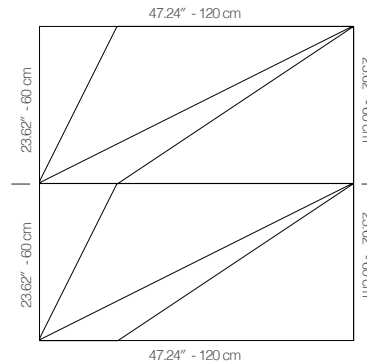

WTORANA1AALFM

ANTHRACITE LACQUER

47.24" x 23.62" (120 x 60 cm) panels come in sets of two. 23.62" x 23.62" (60 x 60 cm) panels come in sets of four. The number of panels per box is the minimum suggested amount to create the design envisioned by Mikodam.

CEILING APPLICATION

DIMENSIONS

- X** : 23.62" - 60 cm
- Y** : 47.24" - 120 cm
- D** : 4.05" - 4.66 cm
- W** : 18.73 lbs - 8.49 kg

*Perforated surface options with two different diameters are available.
Rail depth is not included in the measurements.
(Depth of rail: 1" - 2.5 cm)
**Can be used with baseboard upon request.