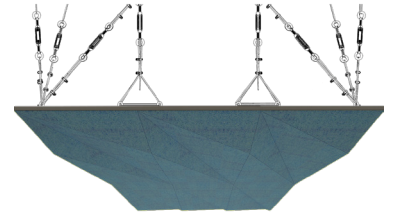

## WTORANA1AAKLG

BLUE FABRIC

47.24" x 23.62" (120 x 60 cm) panels come in sets of two. 23.62" x 23.62" (60 x 60 cm) panels come in sets of four. The number of panels per box is the minimum suggested amount to create the design envisioned by Mikodam.

## CEILING APPLICATION

## DIMENSIONS

- X** : 23.62" - 60 cm
- Y** : 47.24" - 120 cm
- D** : 4.05" - 4.66 cm
- W** : 18.73 lbs - 8.49 kg

Rail depth is not included in the measurements.  
(Depth of rail: 1" - 2.5 cm)

*\*\*Can be used with baseboard upon request.*