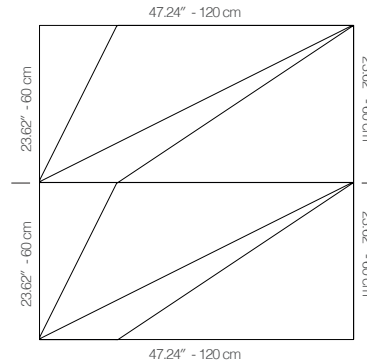

## WTORANA1AAKLG

BLUE FABRIC

47.24" x 23.62" (120 x 60 cm) panels come in sets of two. 23.62" x 23.62" (60 x 60 cm) panels come in sets of four. The number of panels per box is the minimum suggested amount to create the design envisioned by Mikodam.

## DIMENSIONS

- X** : 23.62" - 60 cm
- Y** : 47.24" - 120 cm
- D** : 4.05" - 4.66 cm
- W** : 18.73 lbs - 8.49 kg

Rail depth is not included in the measurements.  
(Depth of rail: 1" - 2.5 cm)

*\*\*Can be used with baseboard upon request.*