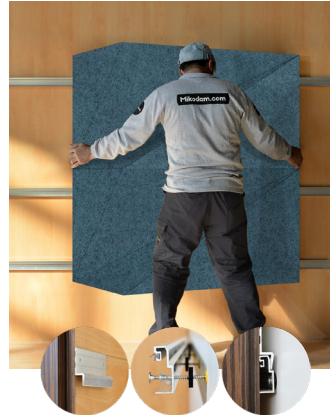

## WTORANA1AAKLG

BLUE FABRIC

47.24" x 23.62" (120 x 60 cm) panels come in sets of two. 23.62" x 23.62" (60 x 60 cm) panels come in sets of four. The number of panels per box is the minimum suggested amount to create the design envisioned by Mikodam.

## CEILING APPLICATION

## DIMENSIONS

- X** : 23.62" - 60 cm
- Y** : 47.24" - 120 cm
- D** : 4.05" - 4.66 cm
- W** : 18.73 lbs - 8.49 kg

Rail depth is not included in the measurements.  
(Depth of rail: 1" - 2.5 cm)

*\*\*Can be used with baseboard upon request.*