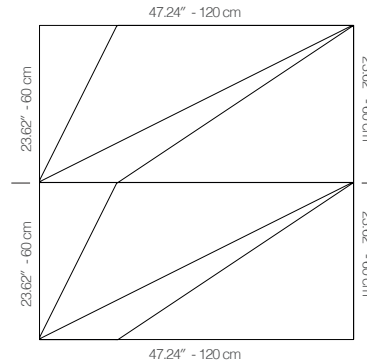

### BRICK FABRIC

47.24" x 23.62" (120 x 60 cm) panels come in sets of two. 23.62" x 23.62" (60 x 60 cm) panels come in sets of four. The number of panels per box is the minimum suggested amount to create the design envisioned by Mikodam.

### DIMENSIONS

- X** : 23.62" - 60 cm
- Y** : 47.24" - 120 cm
- D** : 4.05" - 4.66 cm
- W** : 18.73 lbs - 8.49 kg

Rail depth is not included in the measurements.  
(Depth of rail: 1" - 2.5 cm)

*\*\*Can be used with baseboard upon request.*