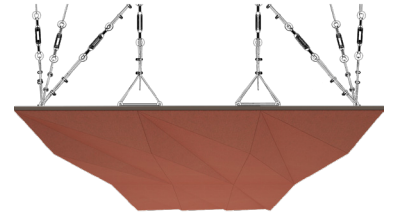

### BRICK FABRIC

47.24" x 23.62" (120 x 60 cm) panels come in sets of two. 23.62" x 23.62" (60 x 60 cm) panels come in sets of four. The number of panels per box is the minimum suggested amount to create the design envisioned by Mikodam.

### DIMENSIONS

- X** : 23.62" - 60 cm
- Y** : 47.24" - 120 cm
- D** : 4.05" - 4.66 cm
- W** : 18.73 lbs - 8.49 kg

Rail depth is not included in the measurements.  
(Depth of rail: 1" - 2.5 cm)

*\*\*Can be used with baseboard upon request.*