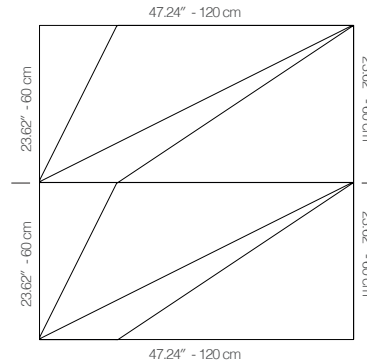

WTORANA1AAKLD

GREEN FABRIC

47.24" x 23.62" (120 x 60 cm) panels come in sets of two. 23.62" x 23.62" (60 x 60 cm) panels come in sets of four. The number of panels per box is the minimum suggested amount to create the design envisioned by Mikodam.

CEILING APPLICATION

DIMENSIONS

- X** : 23.62" - 60 cm
- Y** : 47.24" - 120 cm
- D** : 4.05" - 4.66 cm
- W** : 18.73 lbs - 8.49 kg

Rail depth is not included in the measurements.
(Depth of rail: 1" - 2.5 cm)