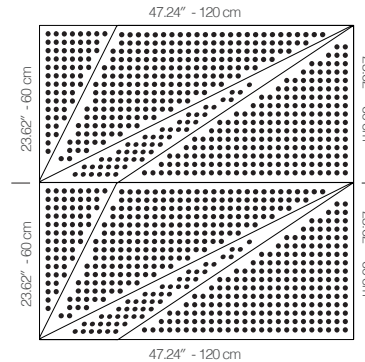

### GREY LACQUER 20MM PERFORATION

47.24" x 23.62" (120 x 60 cm) panels come in sets of two. 23.62" x 23.62" (60 x 60 cm) panels come in sets of four. The number of panels per box is the minimum suggested amount to create the design envisioned by Mikodam.

### DIMENSIONS

- X** : 23.62" - 60 cm
- Y** : 47.24" - 120 cm
- D** : 4.05" - 4.66 cm
- W** : 18.73 lbs - 8.49 kg

\*Perforated surface options with two different diameters are available.  
Rail depth is not included in the measurements.  
(Depth of rail: 1" - 2.5 cm)  
\*\*Can be used with baseboard upon request.